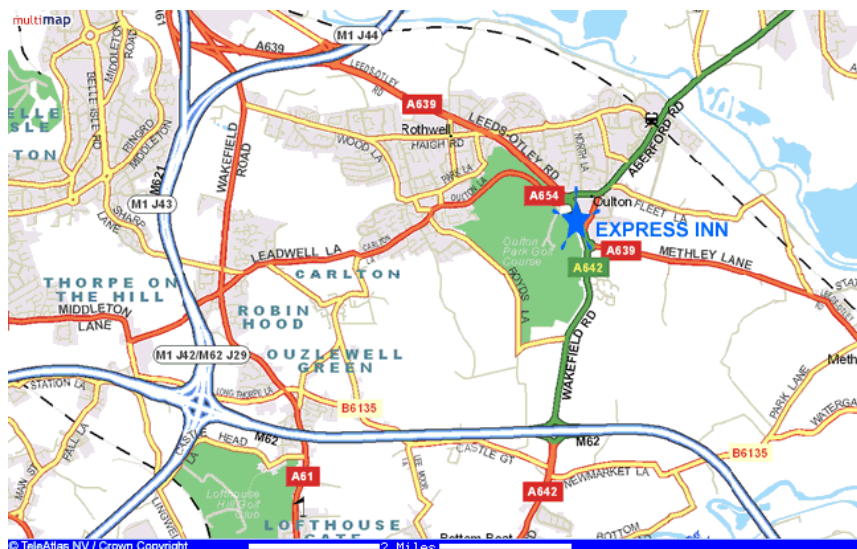

PAT TRAINING COURSE – LEEDS Venue & Directions

Course starts at 9:30am and is held at:

**Express Holiday Inn
Aberford Road
Oulton
Leeds
LS26 8EJ**

Tel: 01132 2880574

Fax: 01132 3934178

By Road:

From the M62

From the A1

From the North – Follow the A1 / M1 link road sign posted for Leeds, London & Manchester and exit at Junction 44

- Then follow directions above
- *From the South* – Exit the A1 at Junction 33 (Ferrybridge Services) and take the M62 West-bound.
- Exit the M62 at Junction 30 and follow the A642 to Rothwell & Oulton
- The Express Holiday Inn is at the next roundabout.
- The PAT training course is held in the Express Holiday Inn - Meeting Room, ask at reception for PAT Training Services.

From the M18 and the East

Follow the signs for Leeds and the M62

Then follow directions as above

From Leeds City Centre

Follow the signs for the M621, take junction marked A639 (Castleford / Pontefract)

Go straight ahead at the first roundabout Still following the A639 (Castleford / Pontefract)

By Air:

- Leeds / Bradford Airport - 30 minutes drive / 15 miles
- Manchester International Airport - 1 ½ hours drive

By Public Transport:

- Trains stop at Leeds City Centre and this station is approx. 6 miles away, Taxi ranks outside - travel time to Express Holiday Inn, Aberford road is approx. 15 minutes